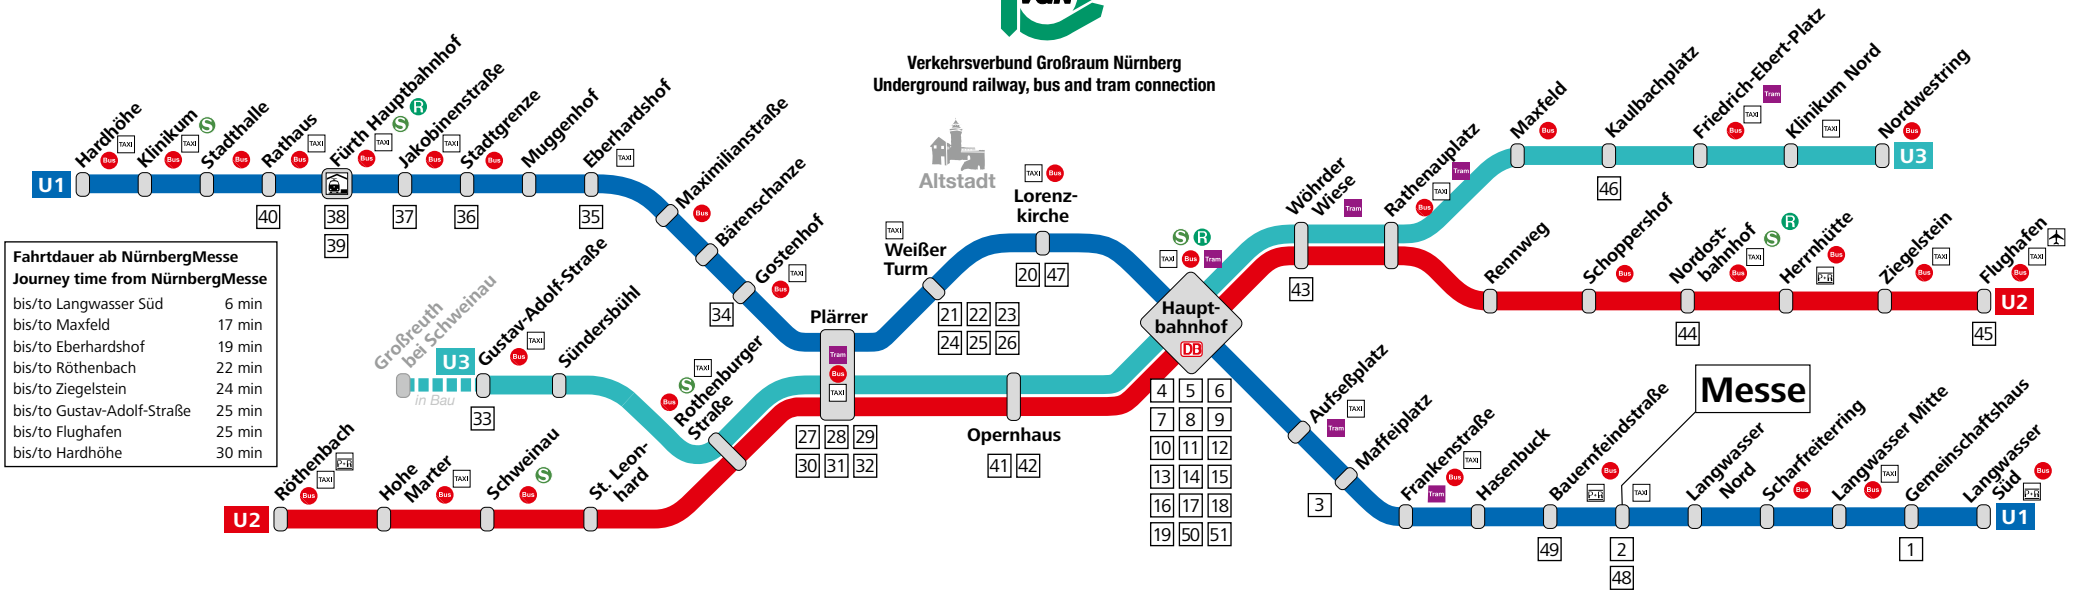

Hotels/Pensionen nahe U-Bahn-Haltestellen in Nürnberg

Hotels/Bed & Breakfast near Underground stops in Nuremberg

Verkehrsverbund Großraum Nürnberg
Underground railway, bus and tram connection

| Fahrtdauer ab NürnbergMesse | |
|---------------------------------|--------|
| Journey time from NürnbergMesse | |
| bis/to Langwasser Süd | 6 min |
| bis/to Maxfeld | 17 min |
| bis/to Eberhardshof | 19 min |
| bis/to Röthenbach | 22 min |
| bis/to Ziegelstein | 24 min |
| bis/to Gustav-Adolf-Straße | 25 min |
| bis/to Flughafen | 25 min |
| bis/to Hardhöhe | 30 min |